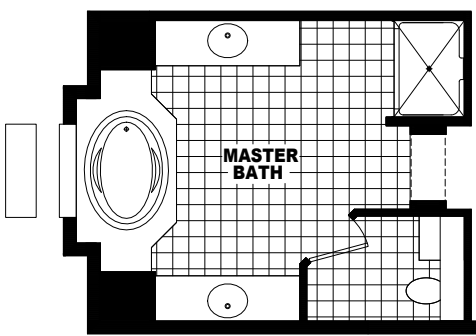

**OPT MASTER BEDROOM RETREAT
IN PLACE OF 4th BEDROOM**

OPT MASTER BATH

MODEL: STF-2400B
APPROXIMATELY 2,400 SQ. FT.
4 BEDROOM, 2 1/2 BATH