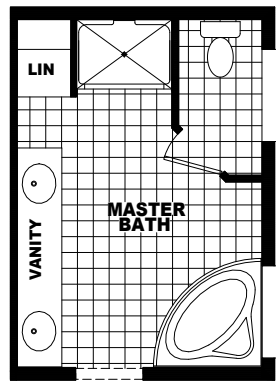

MODEL: STF-2042A
 APPROXIMATELY 2042 SQ. FT.
 3 BEDROOM, 2 BATH

OPT FLASH BATH