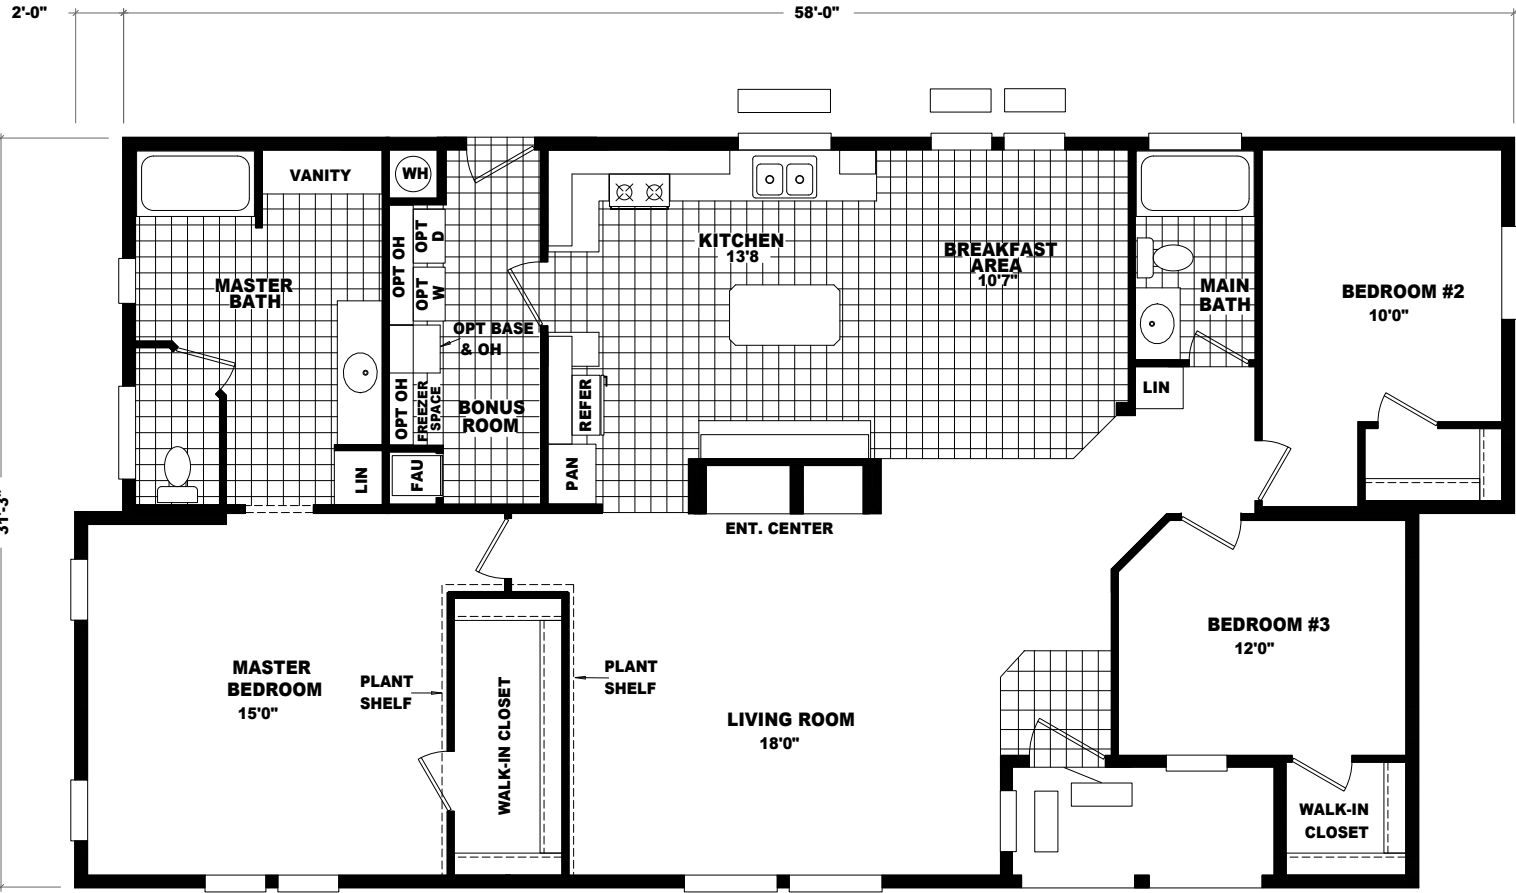

**OPT FLASH BATH**

**MODEL: STF-1725A**  
 APPROXIMATELY 1725 SQ. FT.  
 3 BEDROOM, 2 BATH