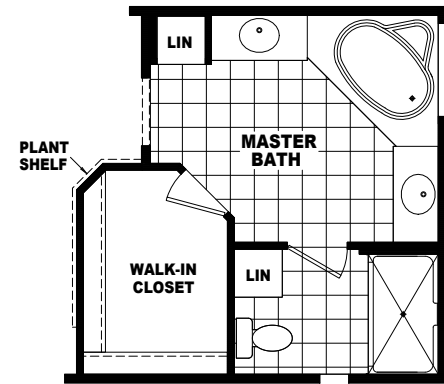

**MODEL: DVS-3270A**  
 APPROXIMATELY 2187 SQ. FT.  
 5 BEDROOM, 3 BATH

**OPT FLASH BATH**