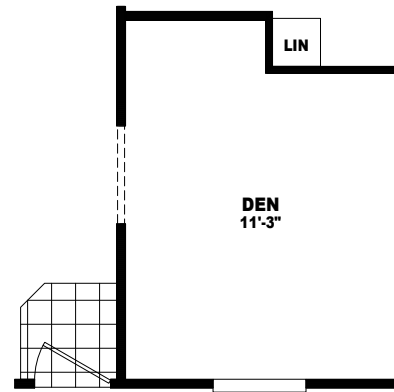

OPT FLASH BATH

OPT DEN

MODEL: DVS-3264A
 APPROXIMATELY 2000 SQ. FT.
 4 BEDROOM, 2 BATH