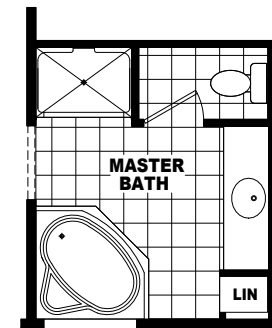

MODEL: DVS-2868A
 APPROXIMATELY 1813 SQ. FT.
 3 BEDROOM, 2 BATH

OPT FLASH BATH