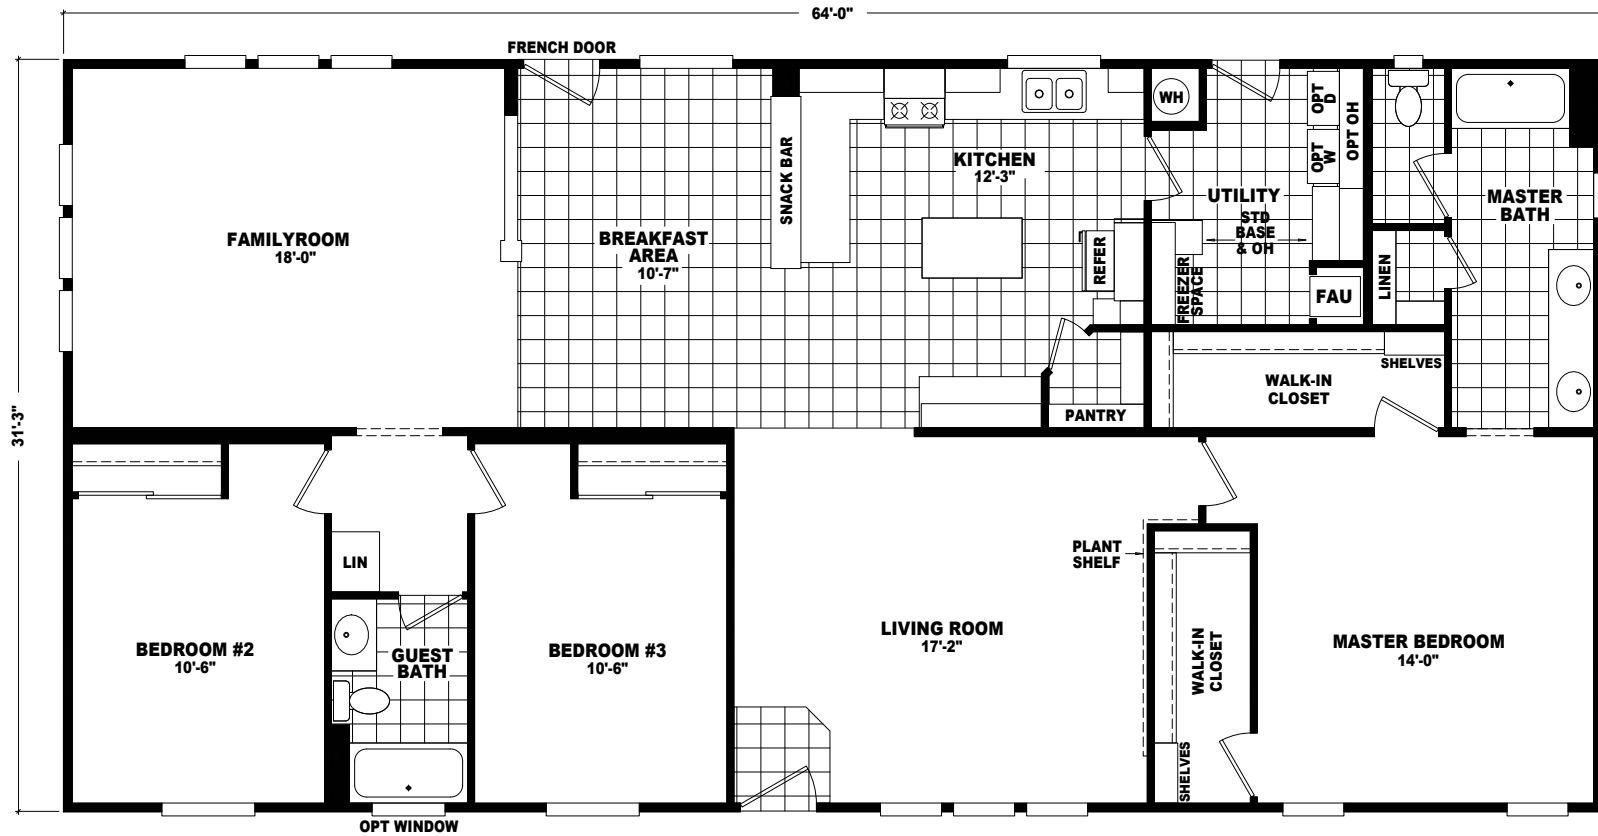

OPT 4th BEDROOM & 3rd BATH

OPT LUX BATH

MODEL: DN-3264B
 APPROXIMATELY 2000 SQ. FT.
 3 BEDROOM, 2 BATH