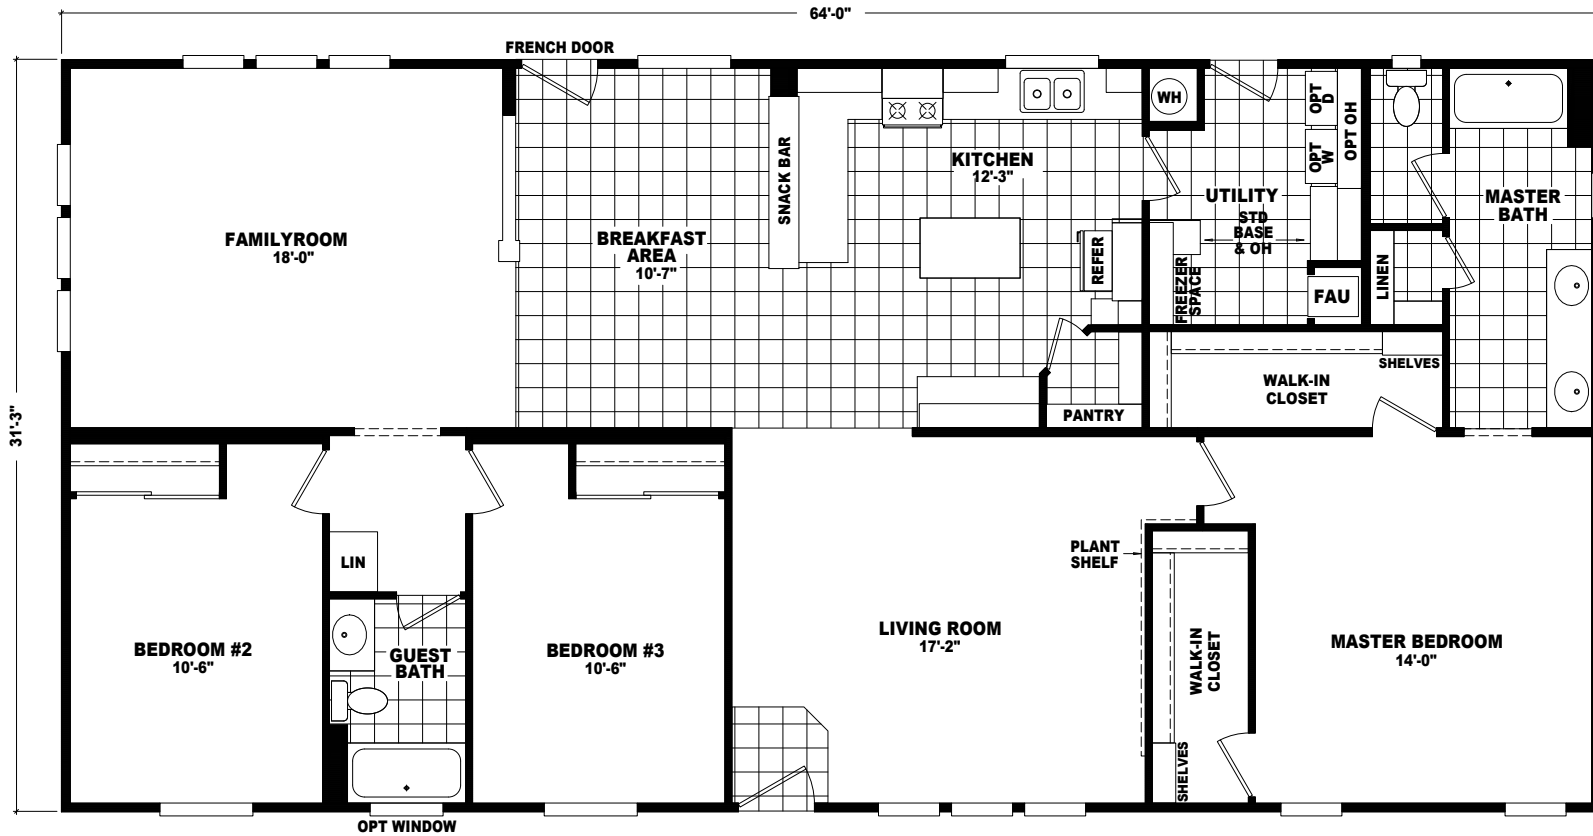

**OPT 4th BEDROOM & 3rd BATH**

**OPT LUX BATH**

**MODEL: DN-3264B**  
 APPROXIMATELY 2000 SQ. FT.  
 3 BEDROOM, 2 BATH