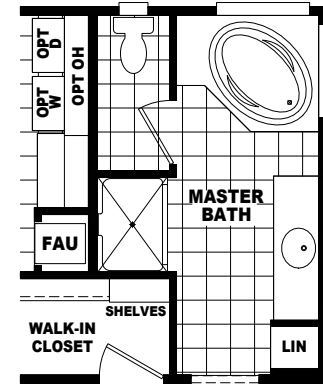

**OPT 4th BEDROOM & 3rd BATH**

**OPT LUX BATH**

**MODEL: DN-3264B**  
 APPROXIMATELY 2000 SQ. FT.  
 3 BEDROOM, 2 BATH