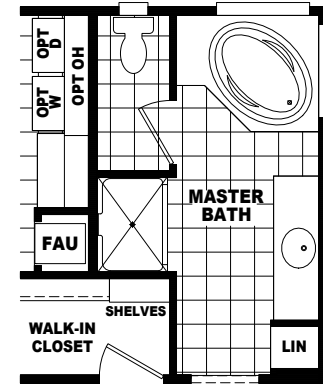

OPT 4th BEDROOM & 3rd BATH

OPT LUX BATH

MODEL: DN-3264B
 APPROXIMATELY 2000 SQ. FT.
 3 BEDROOM, 2 BATH