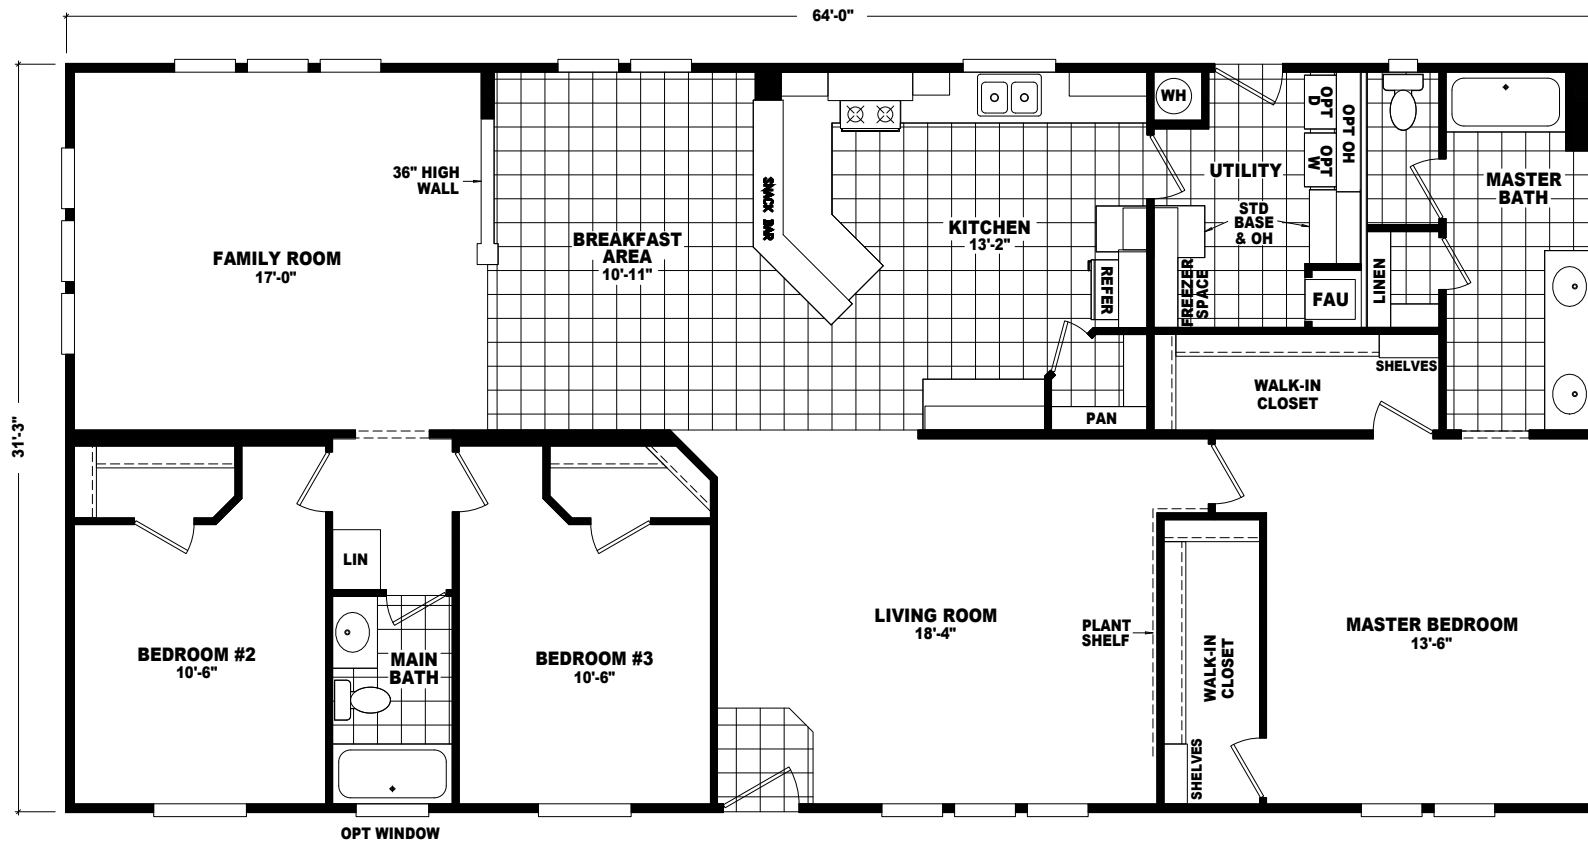

OPT 4th BEDROOM & 3rd BATHROOM

OPT FLASH BATH

MODEL: DN-3264A
 APPROXIMATELY 2000 SQ. FT.
 3 BEDROOM, 2 BATH