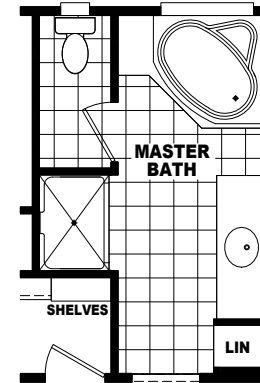

OPT 4th BEDROOM & 3rd BATHROOM

OPT FLASH BATH

MODEL: DN-3264A
 APPROXIMATELY 2000 SQ. FT.
 3 BEDROOM, 2 BATH