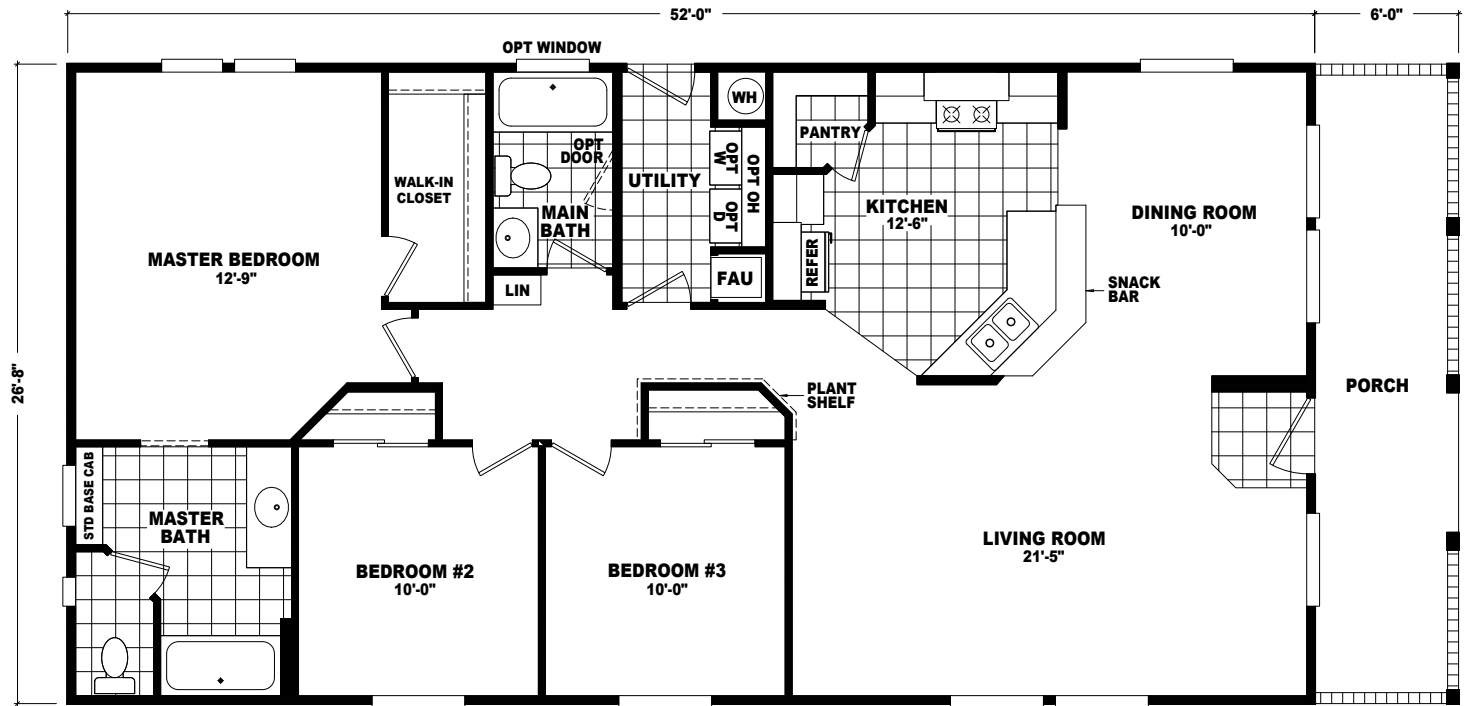

OPT FLASH BATH

**OPT DEN REPLACING
3rd BEDROOM**

MODEL: DN-2858A
APPROXIMATELY 1546 SQ. FT.*
3 BEDROOM, 2 BATH
***INCLUDES PORCH**