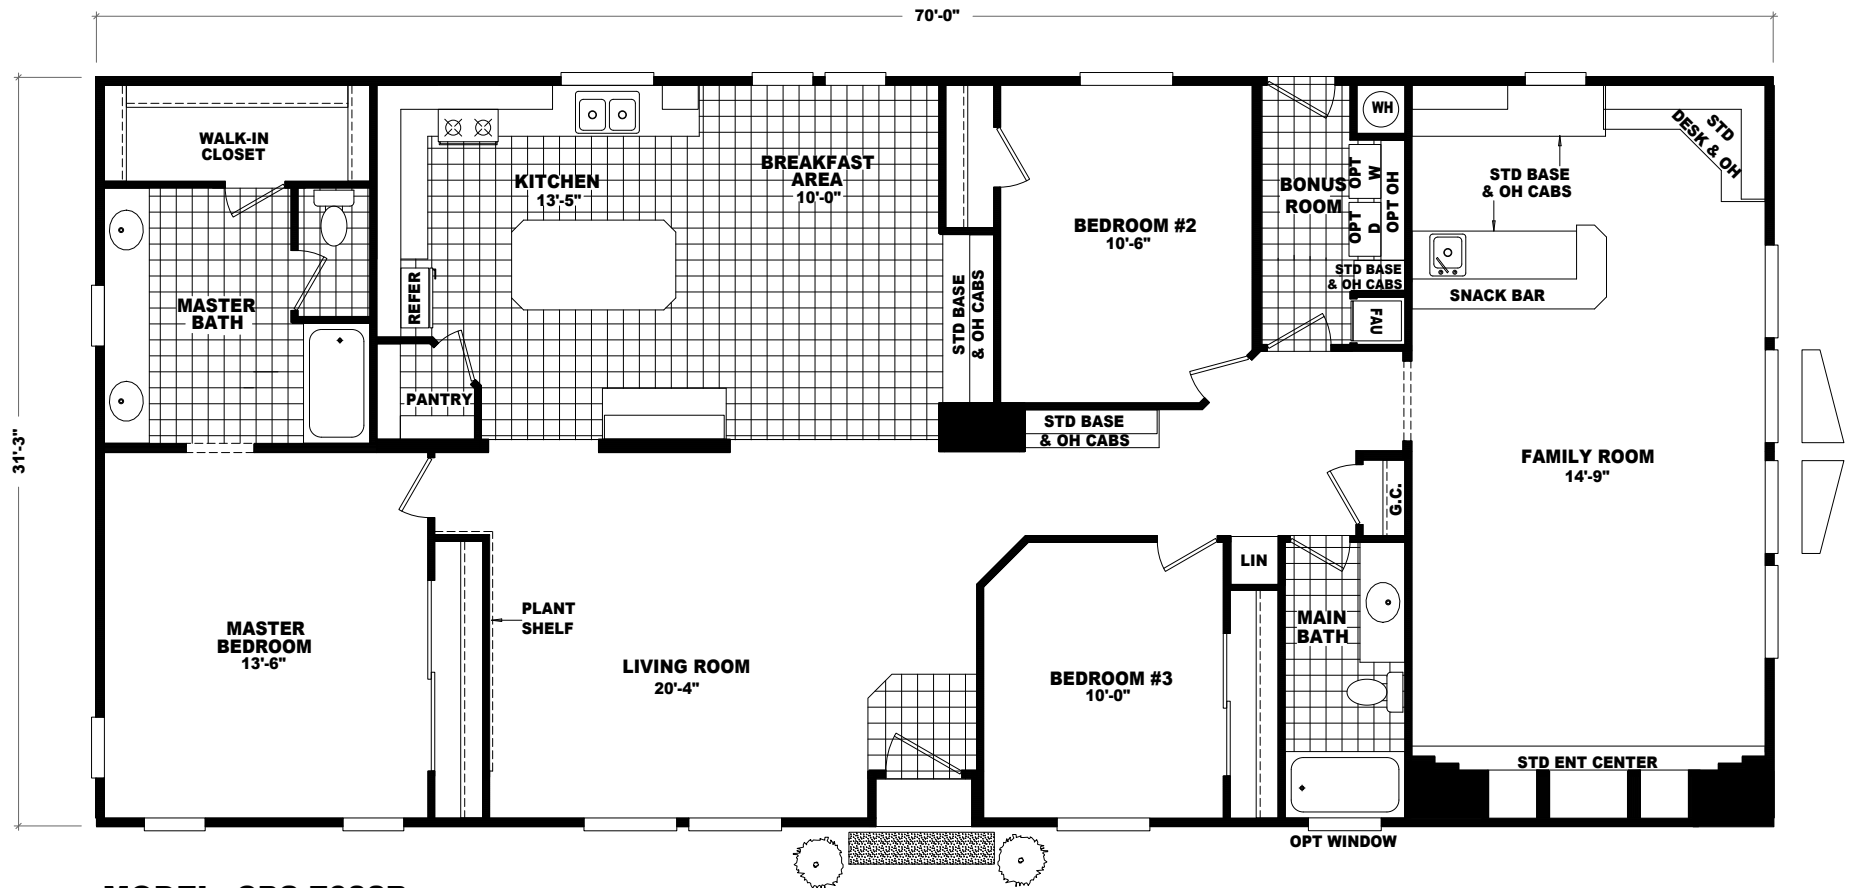

**OPTIONAL FLASH BATH**

**MODEL: CPS-7032B**

APPROXIMATELY 2187 SQ. FT.  
3 BEDROOM, 2 BATH