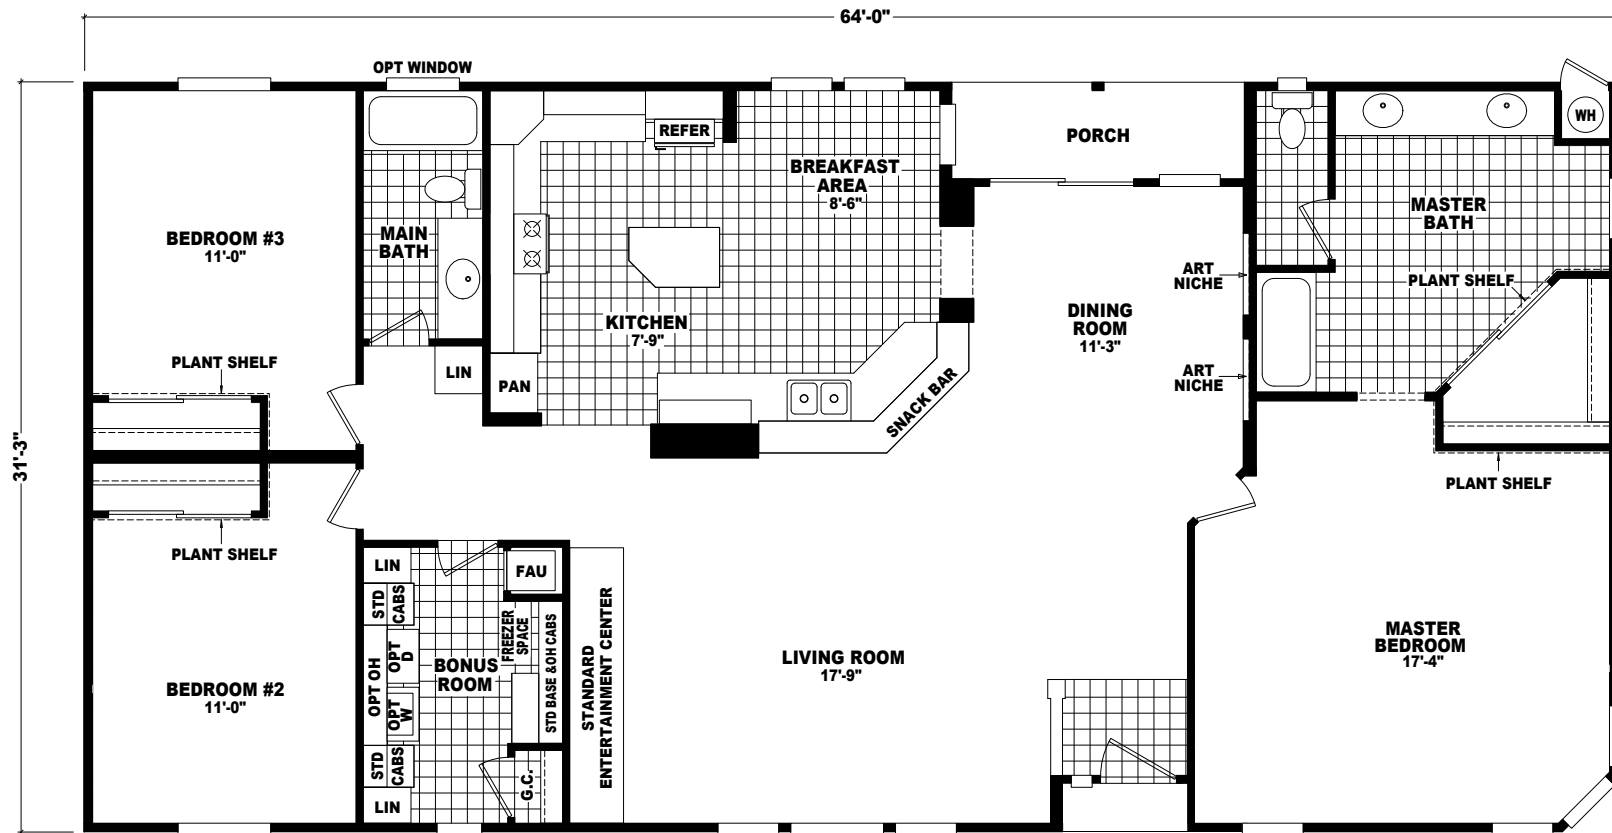

**OPT FLASH BATH**

**MODEL: CPS-6432C**  
 APPROXIMATELY 2000 SQ. FT.  
 3 BEDROOM, 2 BATH