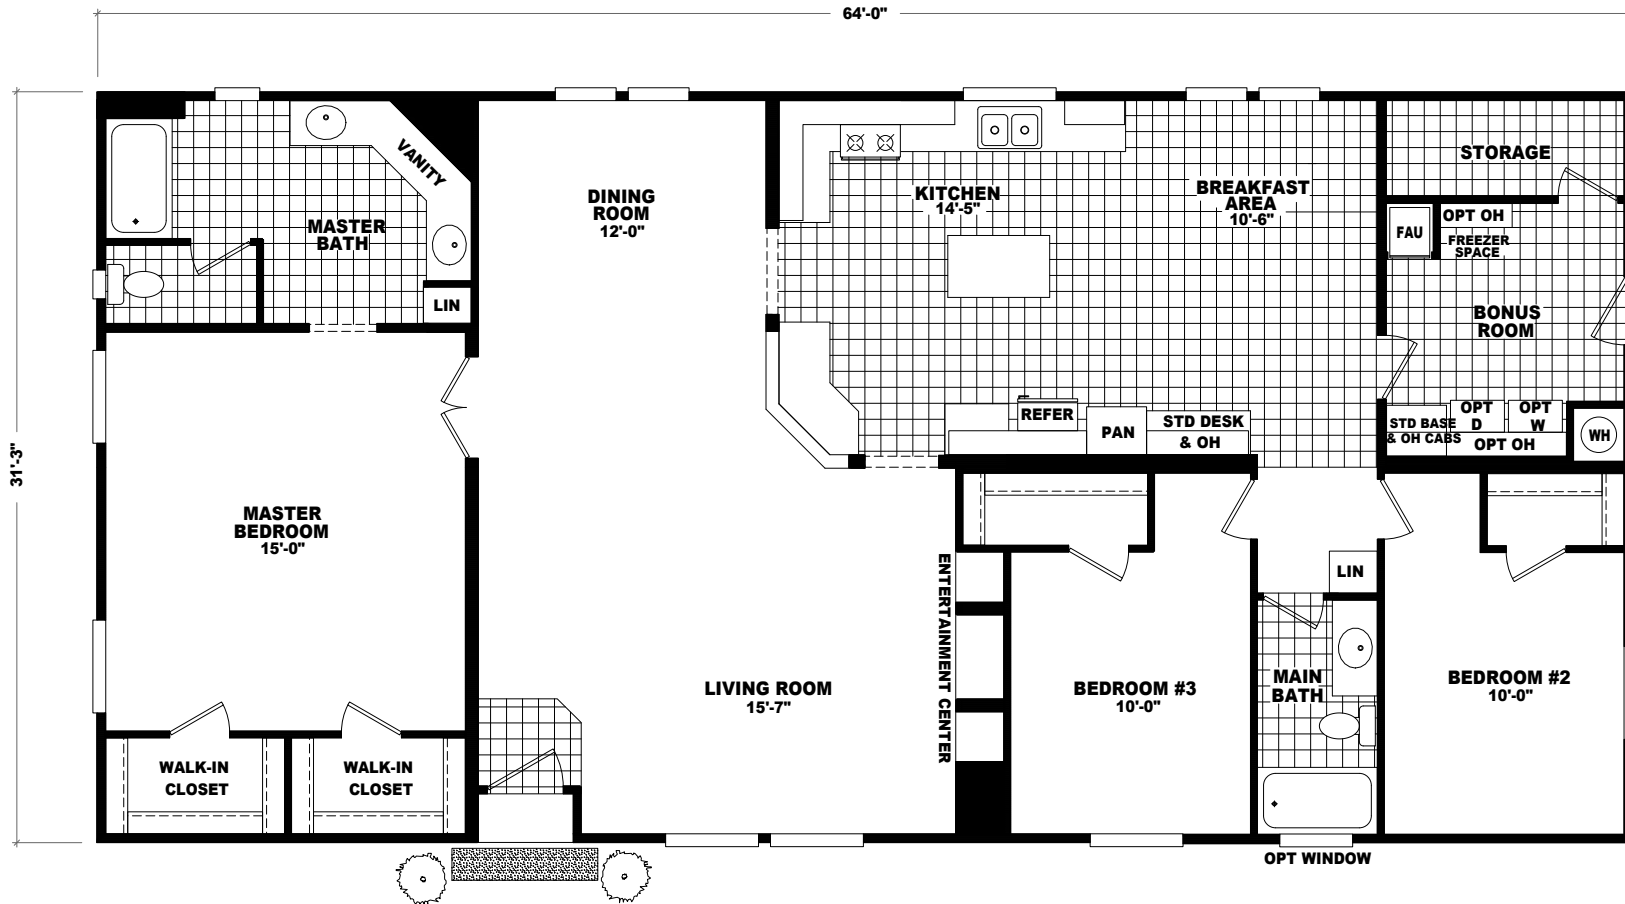

OPT FLASH BATH

OPT EXTERIOR STORAGE

MODEL: CPS-6432A

APPROXIMATELY 2000 SQ. FT.
3 BEDROOM, 2 BATH