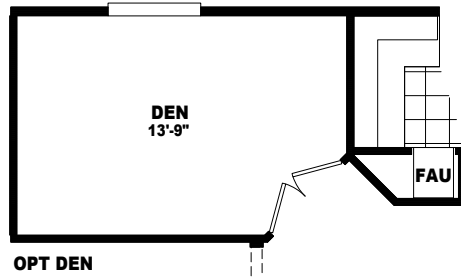

OPT FLASH BATH

OPT DEN

MODEL: CPS-6428B
 APPROXIMATELY 1658 SQ. FT.*
 3 BEDROOM, 2 BATH
 *INCLUDES RECESSED ENTRY