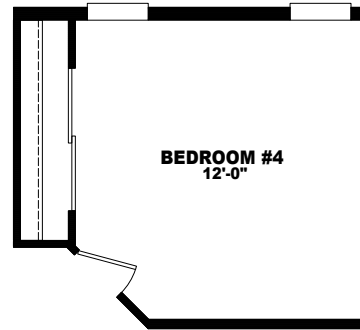

MODEL: CPS-6040A

APPROXIMATELY 2400 SQ. FT.*

3 BEDROOM, 2 BATH

* INCLUDES PORCH

OPT BEDROOM #4

OPT FLASH BATH