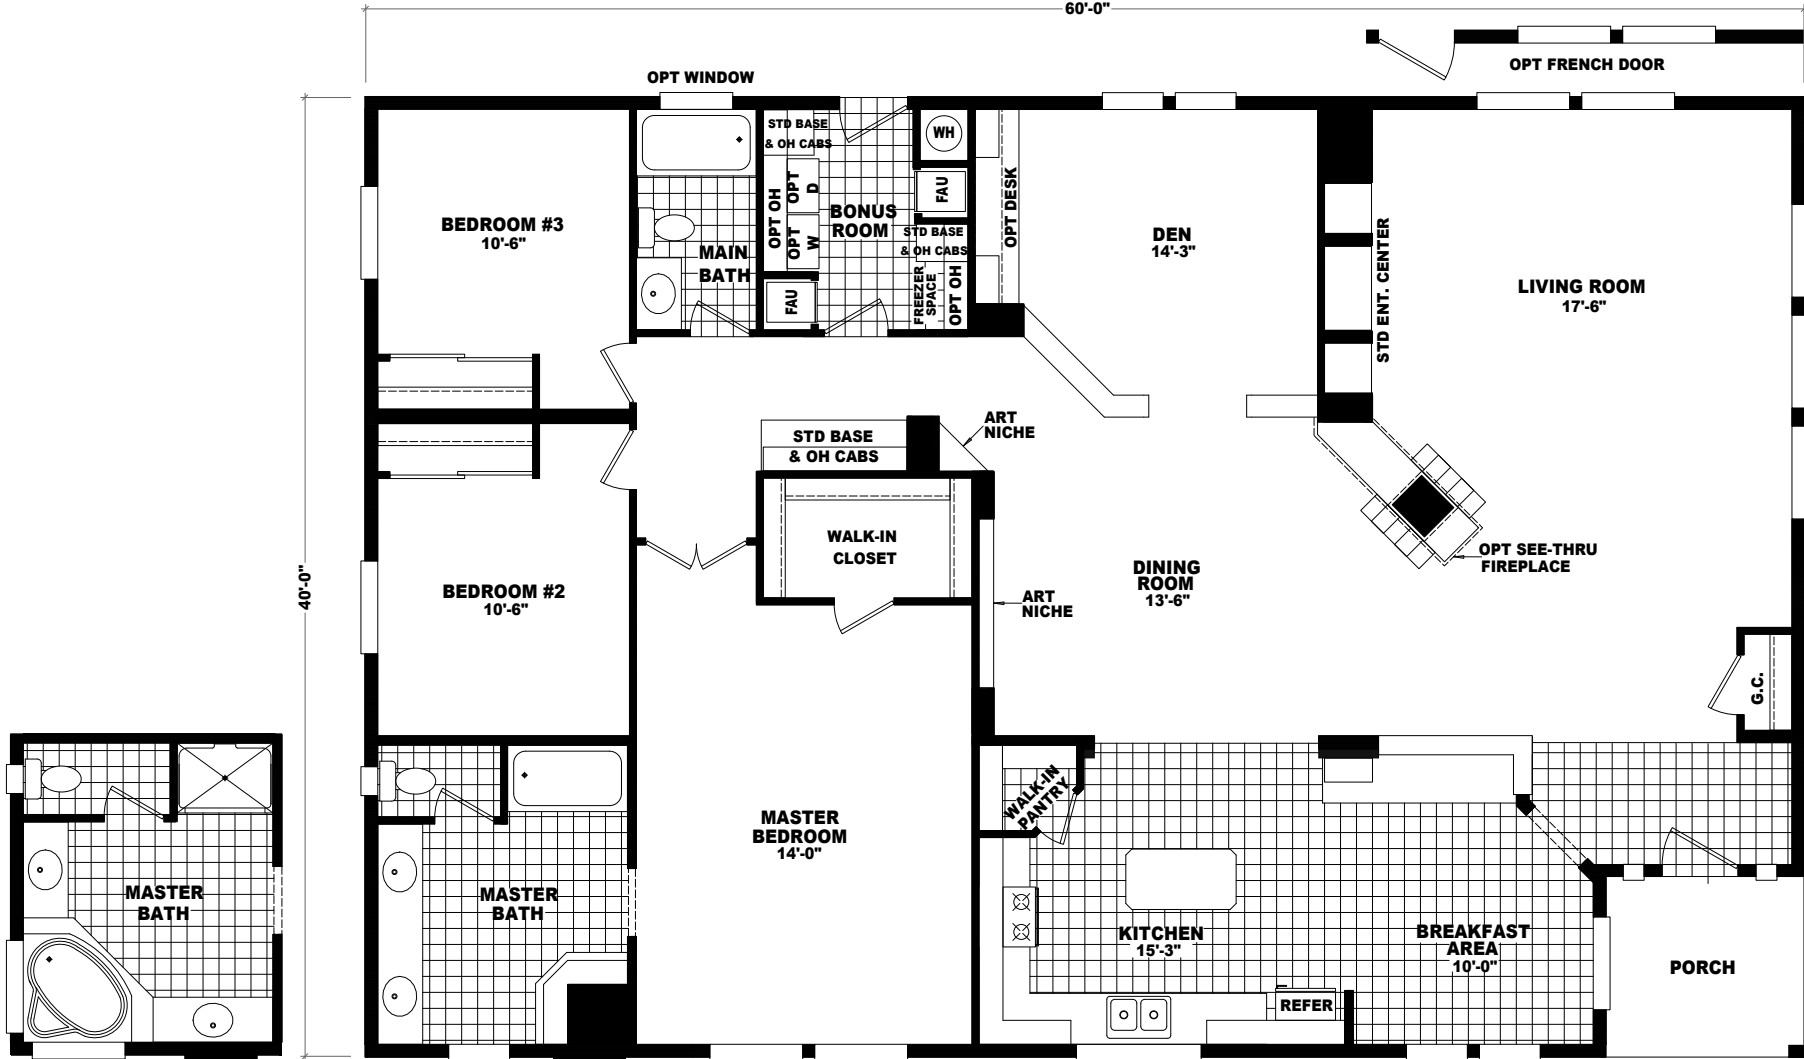

MODEL: CPS-6040A

APPROXIMATELY 2400 SQ. FT.*

3 BEDROOM, 2 BATH

* INCLUDES PORCH

OPT BEDROOM #4

OPT FLASH BATH