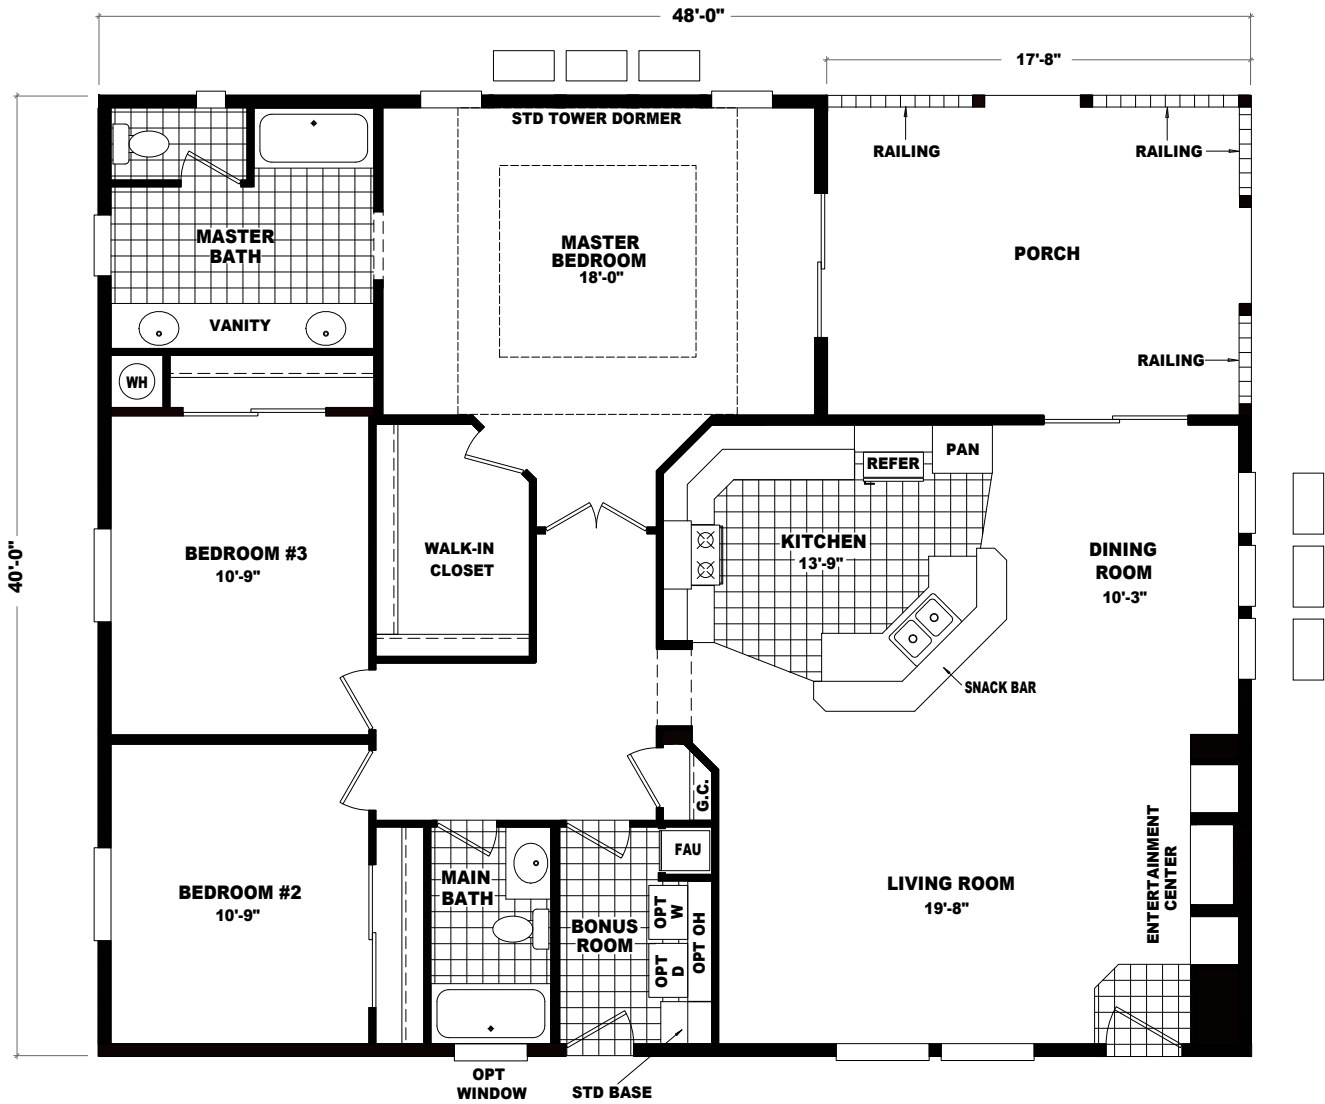

OPT FLASH BATH

MODEL: CPS-4840A

APPROXIMATELY 1920 SQ. FT.*
 3 BEDROOM, 2 BATH
 * INCLUDES PORCH

REVISED: 19DEC06