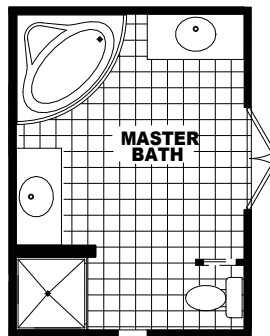

MODEL: CLE-6632A

APPROXIMATELY 2062 SQ. FT.
4 BEDROOM, 2 BATH

OPT FLASH BATH