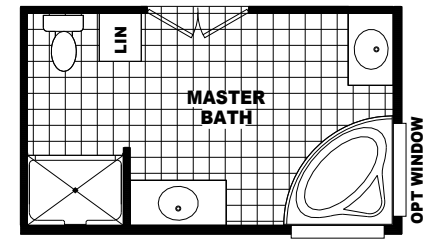

MODEL: CLE-6428A
 APPROXIMATELY 1706 SQ. FT.
 3 BEDROOM, 2 BATH

OPT FLASH BATH