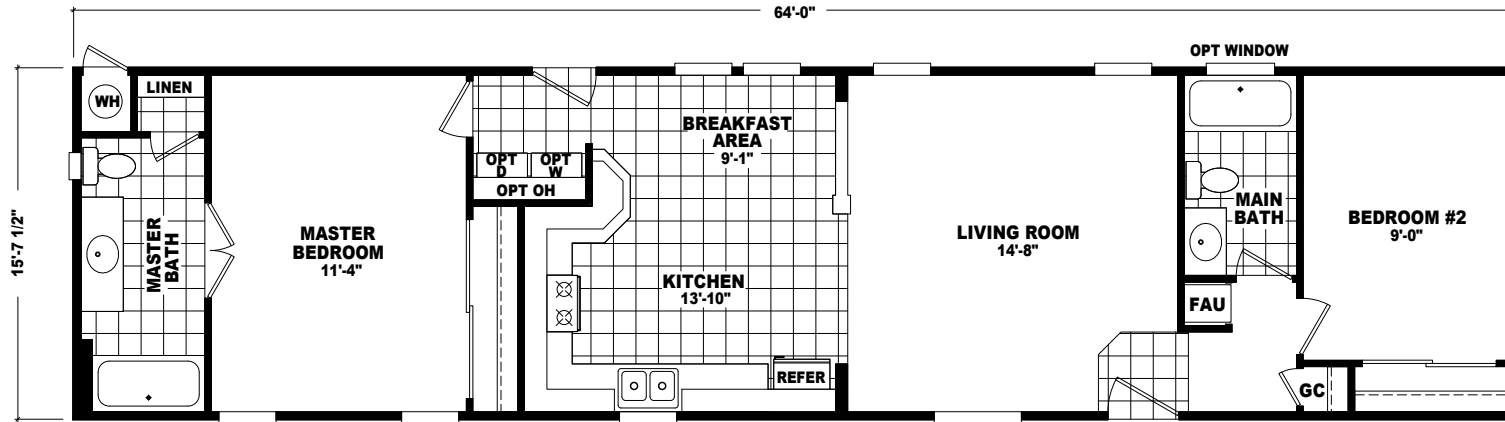

OPT WINDOW
OPT FLASH BATH

MODEL: CLE-6416A
 APPROXIMATELY 1000 SQ. FT.
 2 BEDROOM, 2 BATH